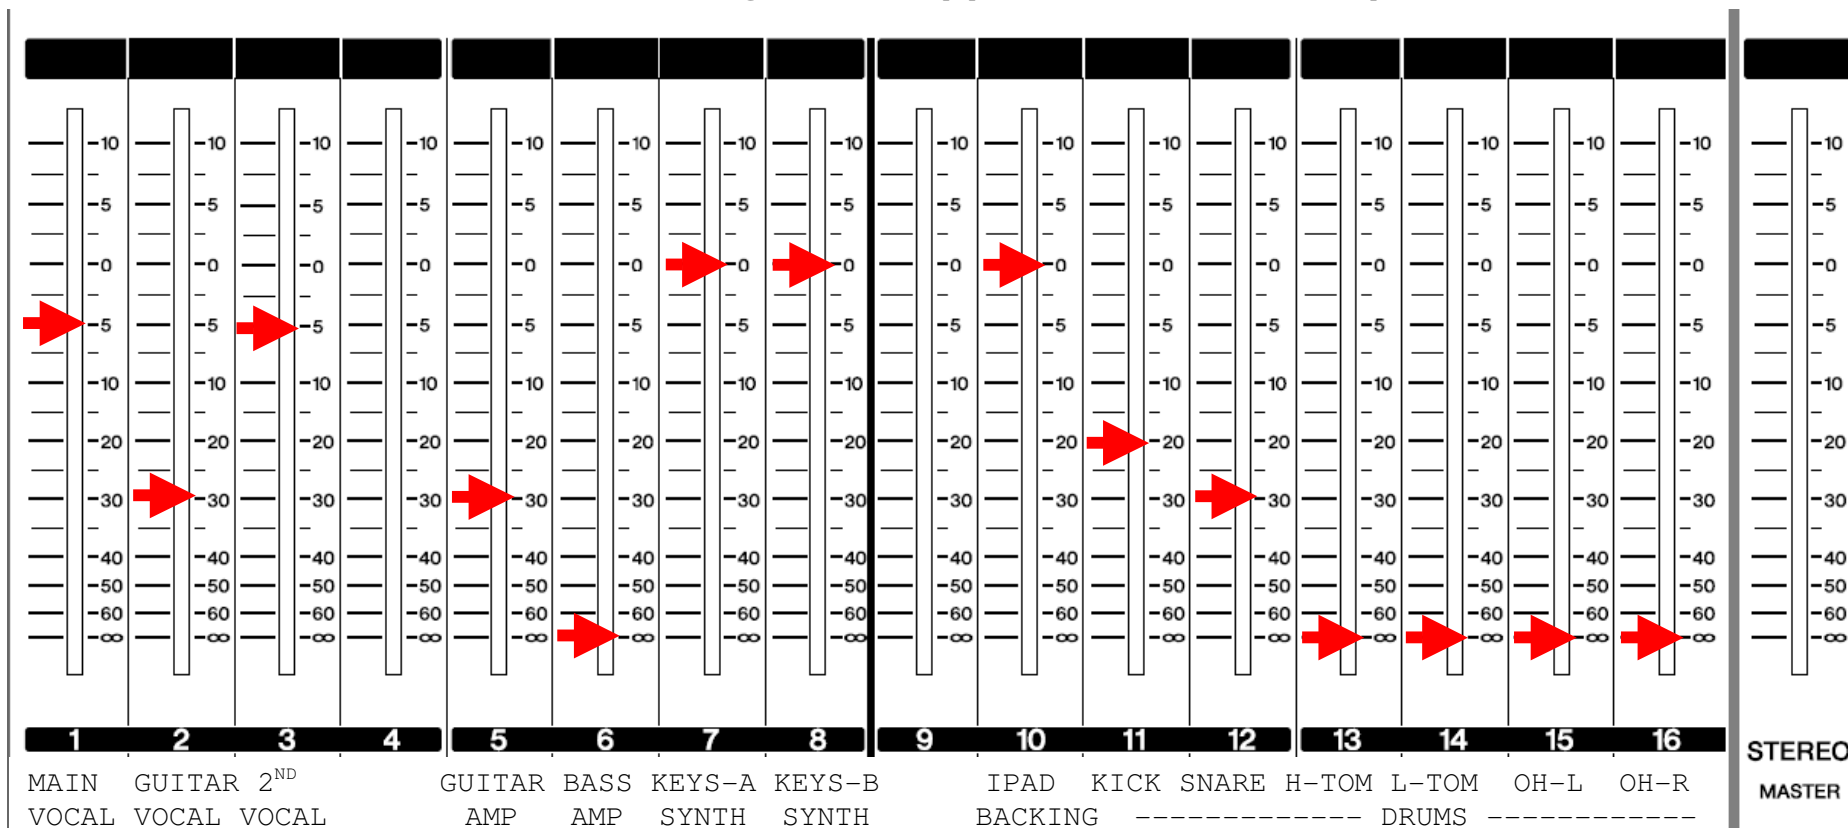

### MONITOR MIX: RICH, MAIN VOCALS (guide to approximate levels required)

### MONITOR MIX: STEVE, GUITAR & VOCALS (guide to approximate levels required)

### MONITOR MIX: TOM, DRUMS & VOCALS (guide to approximate levels required)

### MONITOR MIX: SAM, KEYBOARDS (guide to approximate levels required)