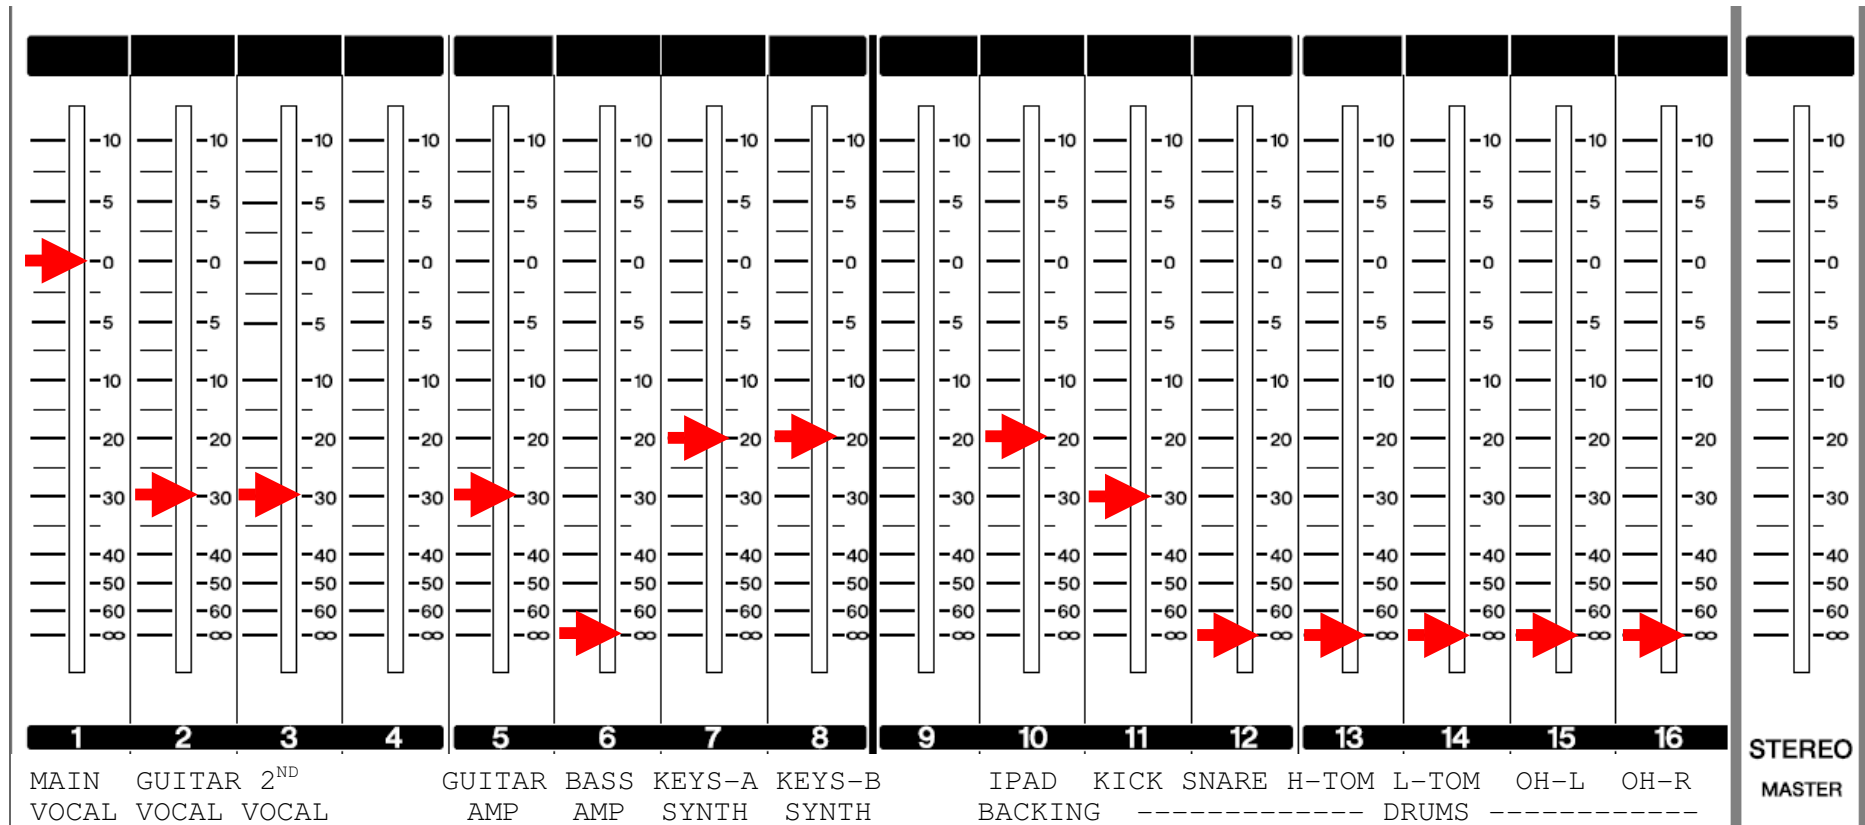

### MONITOR MIX: RICH, MAIN VOCALS (guide to approximate levels required)

### MONITOR MIX: STEVE, GUITAR & VOCALS (guide to approximate levels required)

### MONITOR MIX: TOM, DRUMS & VOCALS (guide to approximate levels required)

### MONITOR MIX: SAM, KEYBOARDS (guide to approximate levels required)