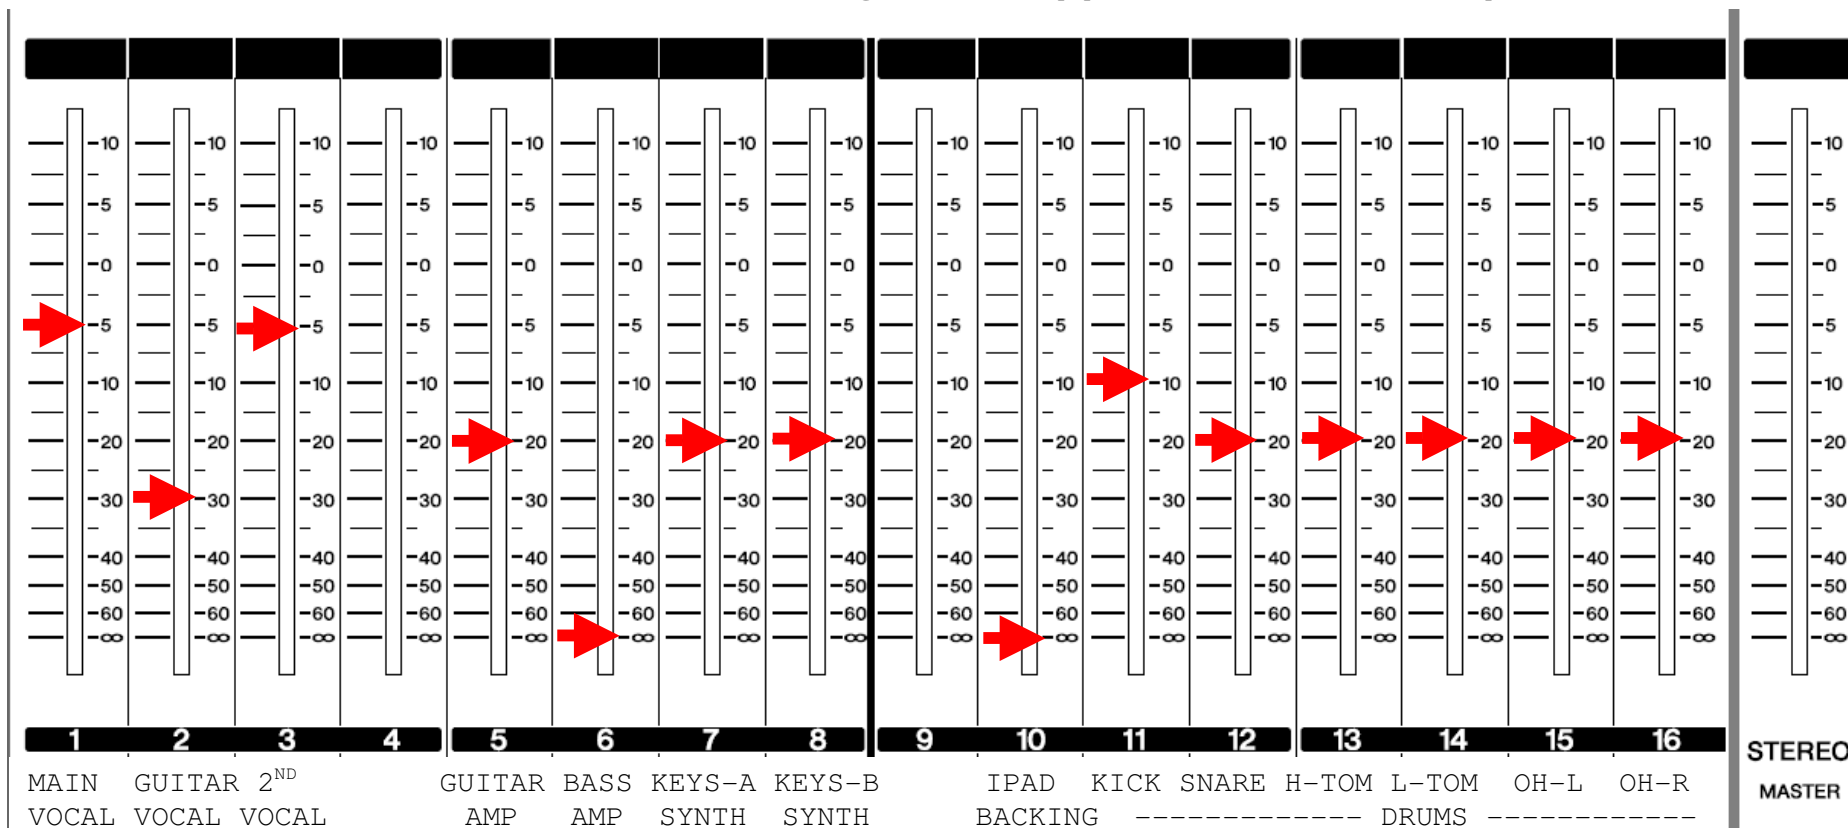

### MONITOR MIX: RICH, MAIN VOCALS (guide to approximate levels required)

### MONITOR MIX: STEVE, GUITAR & VOCALS (guide to approximate levels required)

### MONITOR MIX: TOM, DRUMS & VOCALS (guide to approximate levels required)

### MONITOR MIX: SAM, KEYBOARDS (guide to approximate levels required)