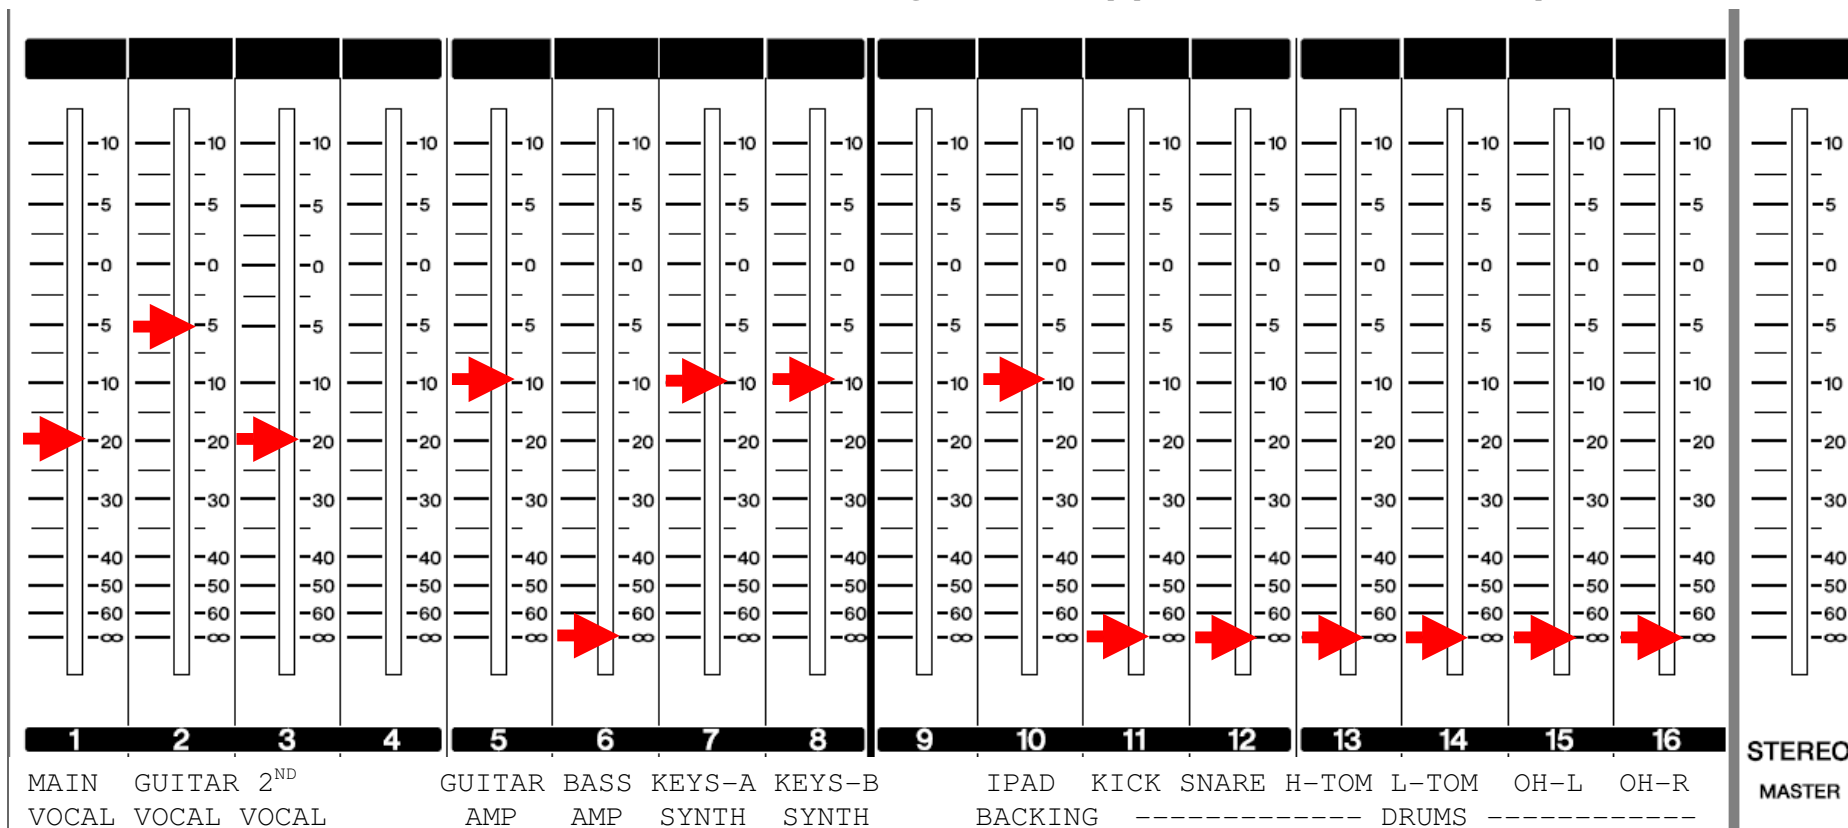

### MONITOR MIX: RICH, MAIN VOCALS (guide to approximate levels required)

### MONITOR MIX: STEVE, GUITAR & VOCALS (guide to approximate levels required)

### MONITOR MIX: TOM, DRUMS & VOCALS (guide to approximate levels required)

### MONITOR MIX: SAM, KEYBOARDS (guide to approximate levels required)